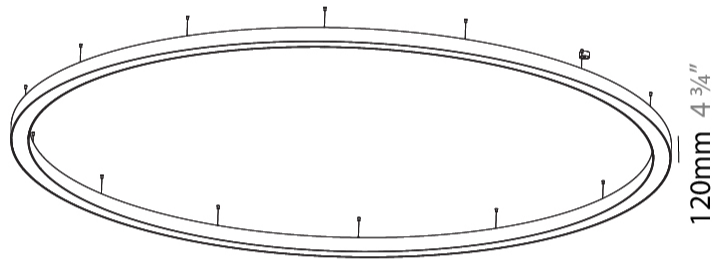

GENERAL

Series: Glorious
Subseries: Glorious 150
Partner: Prolicht
Division: Architectural
Installation: Suspension
Product Type: Pendant
Mounting Location: Ceiling
Light Distribution: Direct

PHYSICAL

Shape: Round
Diameter (mm): 5400
Diameter (in): 212 ⁵/₈
Depth (mm): 120
Depth (in): 4 ³/₄
Max. Overall Height (mm): 2120
Max. Overall Height (in): 83 ⁷/₁₆
Weight (kg): 69.5
Weight (lbs): 152.9
Diffuser: PMMA - Opal
Fixture Finish: [SSR / BKV / CWI / CRY / HAB / UFT / ITA / RUA / FTG / MYG / LOD / PUS / FRO / FUP / KIA / POP / BLS / SPG / MEY / GOH / CHC / COM / ABZ / JAG / OBR / MOS / ROR](#)
Fixture Material: PMMA / Aluminum

ELECTRICAL

Lamp Type: LED (Zhaga Standard)
Input Wattage (W): 274.1
Total Output Wattage (W): 224 / 179.2 (3500K)
Dimming: [0-10V Dimming / Phase Dimming (120Vac Only)](#)
Driver Included: Yes
Driver Location: Integrated
Driver Type: Constant Current
Driver Class: Class 2
Input Voltage (V): 120 - 277
Constant Current (MA): 350 / 1400 (3500K)

LED

Color Temperature (°K): [2700 / 3000 / 3500 / 4000](#)
Max. Delivered Lumen (lm): Max 26807
Nominal Lumen (lm): Max 37614
CRI: >90 CRI
Efficiency (%): 65
Lamp Life (hrs): 50000

OPTICAL

RATINGS AND CERTIFICATIONS

Certified By: Certified for North American Standards
IP rating: IP20