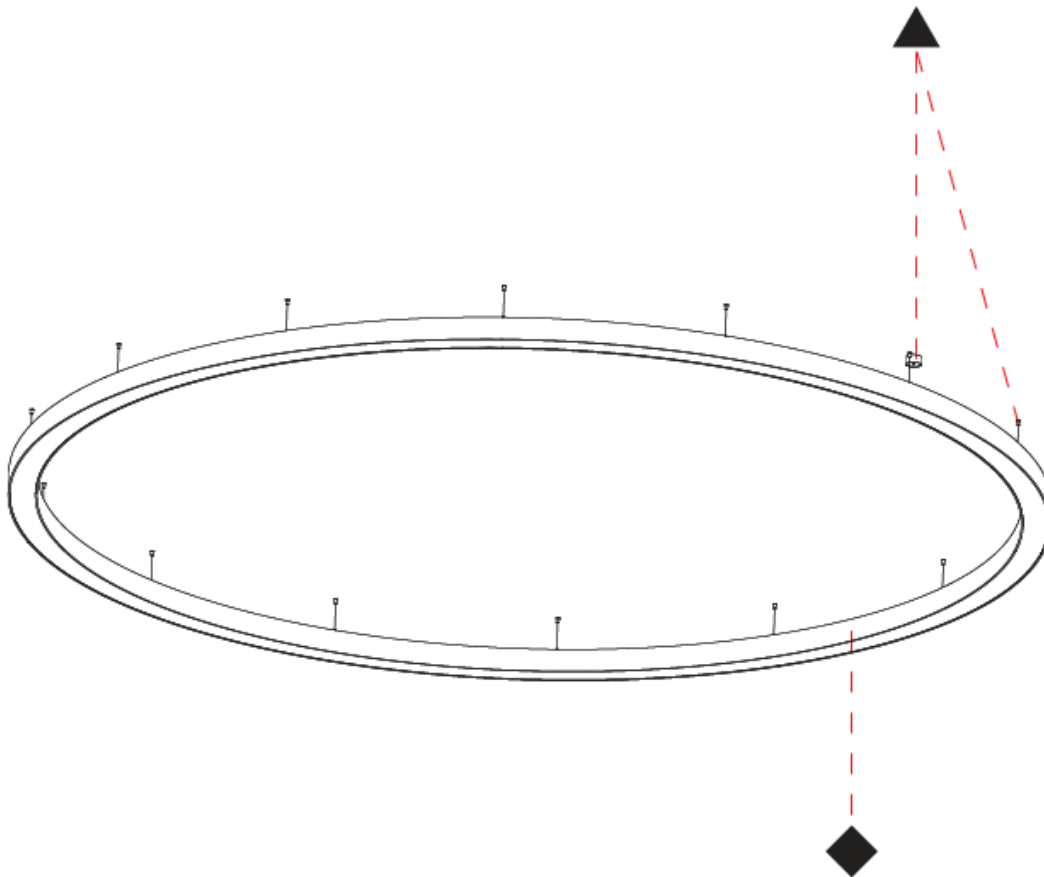

OPTICAL

RATINGS AND CERTIFICATIONS

Certified By: Certified for North American Standards
 IP rating: IP20

5100mm 200 ¹³/₁₆"

5400mm 212 ⁵/₈"

GLORIOUS 150 SUSPENSION

A30547-

PROJECT	_____
TYPE	_____
SPECIFIER	_____
QUANTITY	_____
DATE	_____