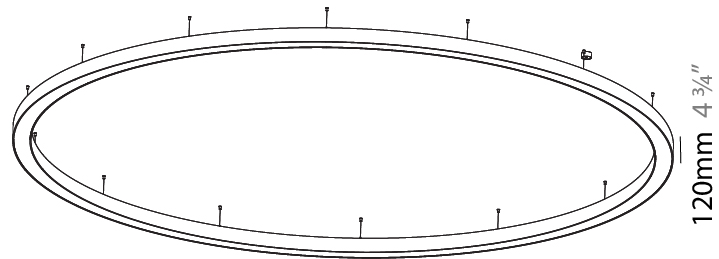

GENERAL

Series: Glorious
Subseries: Glorious 150
Partner: Prolicht
Division: Architectural
Installation: Suspension
Product Type: Pendant
Mounting Location: Ceiling
Light Distribution: Direct / Indirect

PHYSICAL

Shape: Round
Diameter (mm): 5400
Diameter (in): 212 ⁵/₈
Height (mm): 120
Height (in): 4 ³/₄
Max. Overall Height (mm): 2120
Max. Overall Height (in): 83 ⁷/₁₆
Weight (kg): 71.452
Weight (lbs): 157.19
Diffuser: PMMA - Opal
Fixture Finish: [SSR / BKV / CWI / CRY / HAB / UFT / ITA / RUA / FTG / MYG / LOD / PUS / FRO / FUP / KIA / POP / BLS / SPG / MEY / GOH / CHC / COM / ABZ / JAG / OBR / MOS / ROR](#)
Fixture Material: PMMA / Aluminum

ELECTRICAL

Lamp Type: LED (Zhaga Standard)
Input Wattage (W): 411.2
Total Output Wattage (W): 324 / 259.2 (3500K)
Dimming: [0-10V Dimming / Phase Dimming (120Vac Only)](#)
Driver Included: Yes
Driver Location: Integrated
Driver Type: Constant Current - 120 / 277Vac
Driver Class: Class 2
Input Voltage (V): 120 - 277
Constant Current (MA): 350 / 800/500 (3500K)

LED

Color Temperature (°K): [2700 / 3000 / 3500 / 4000](#)
Max. Delivered Lumen (lm): Max 39682 (24449 Dir / 15233 Ind)
Nominal Lumen (lm): Max 56420
CRI: >90 CRI
Efficiency (%): 70
Lamp Life (hrs): 50000

OPTICAL

RATINGS AND CERTIFICATIONS

Certified By: Certified for North American Standards
IP rating: IP20

5100mm 200 ¹³/₁₆"

5400mm 212 ⁵/₈"