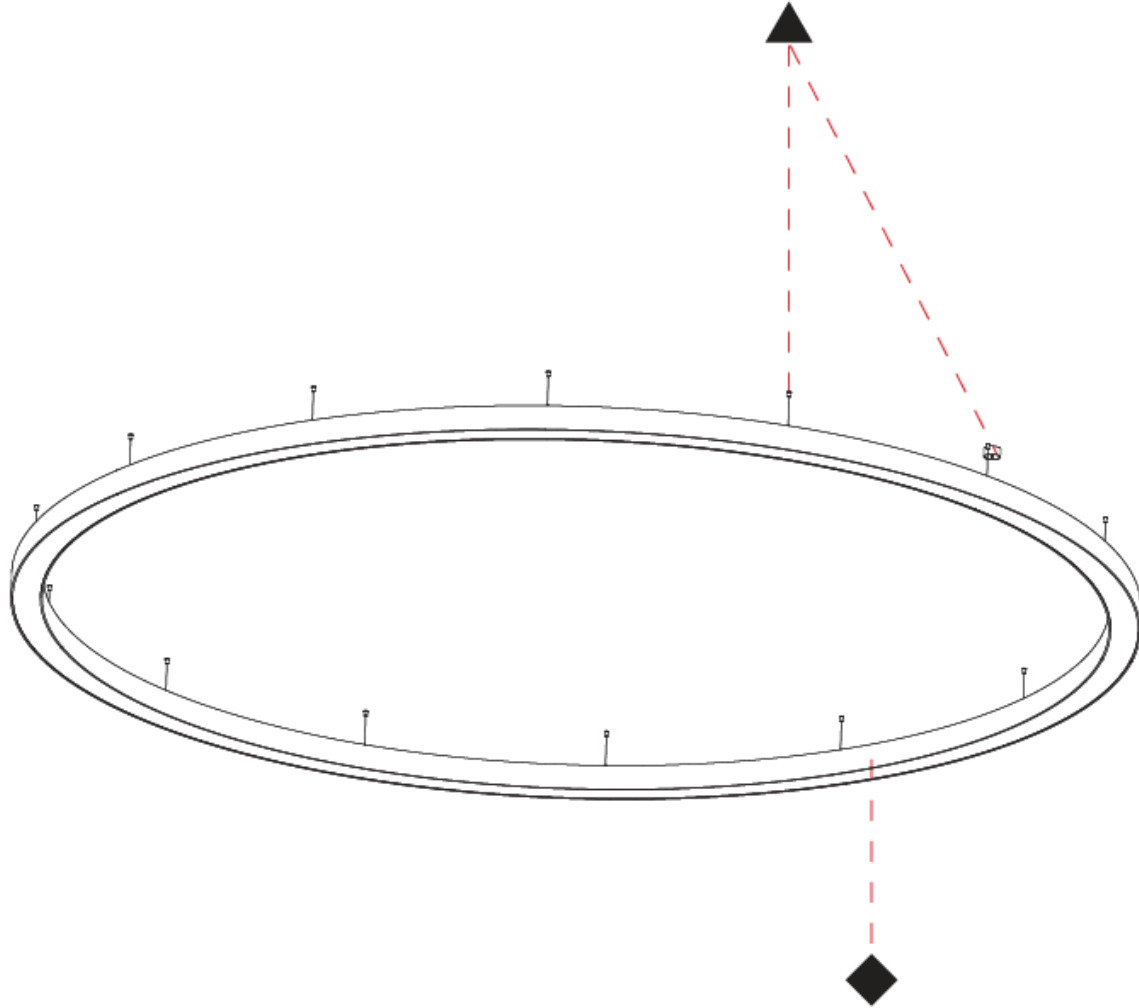

GLORIOUS 150 SUSPENSION

A30188-

PROJECT	_____
TYPE	_____
SPECIFIER	_____
QUANTITY	_____
DATE	_____

A